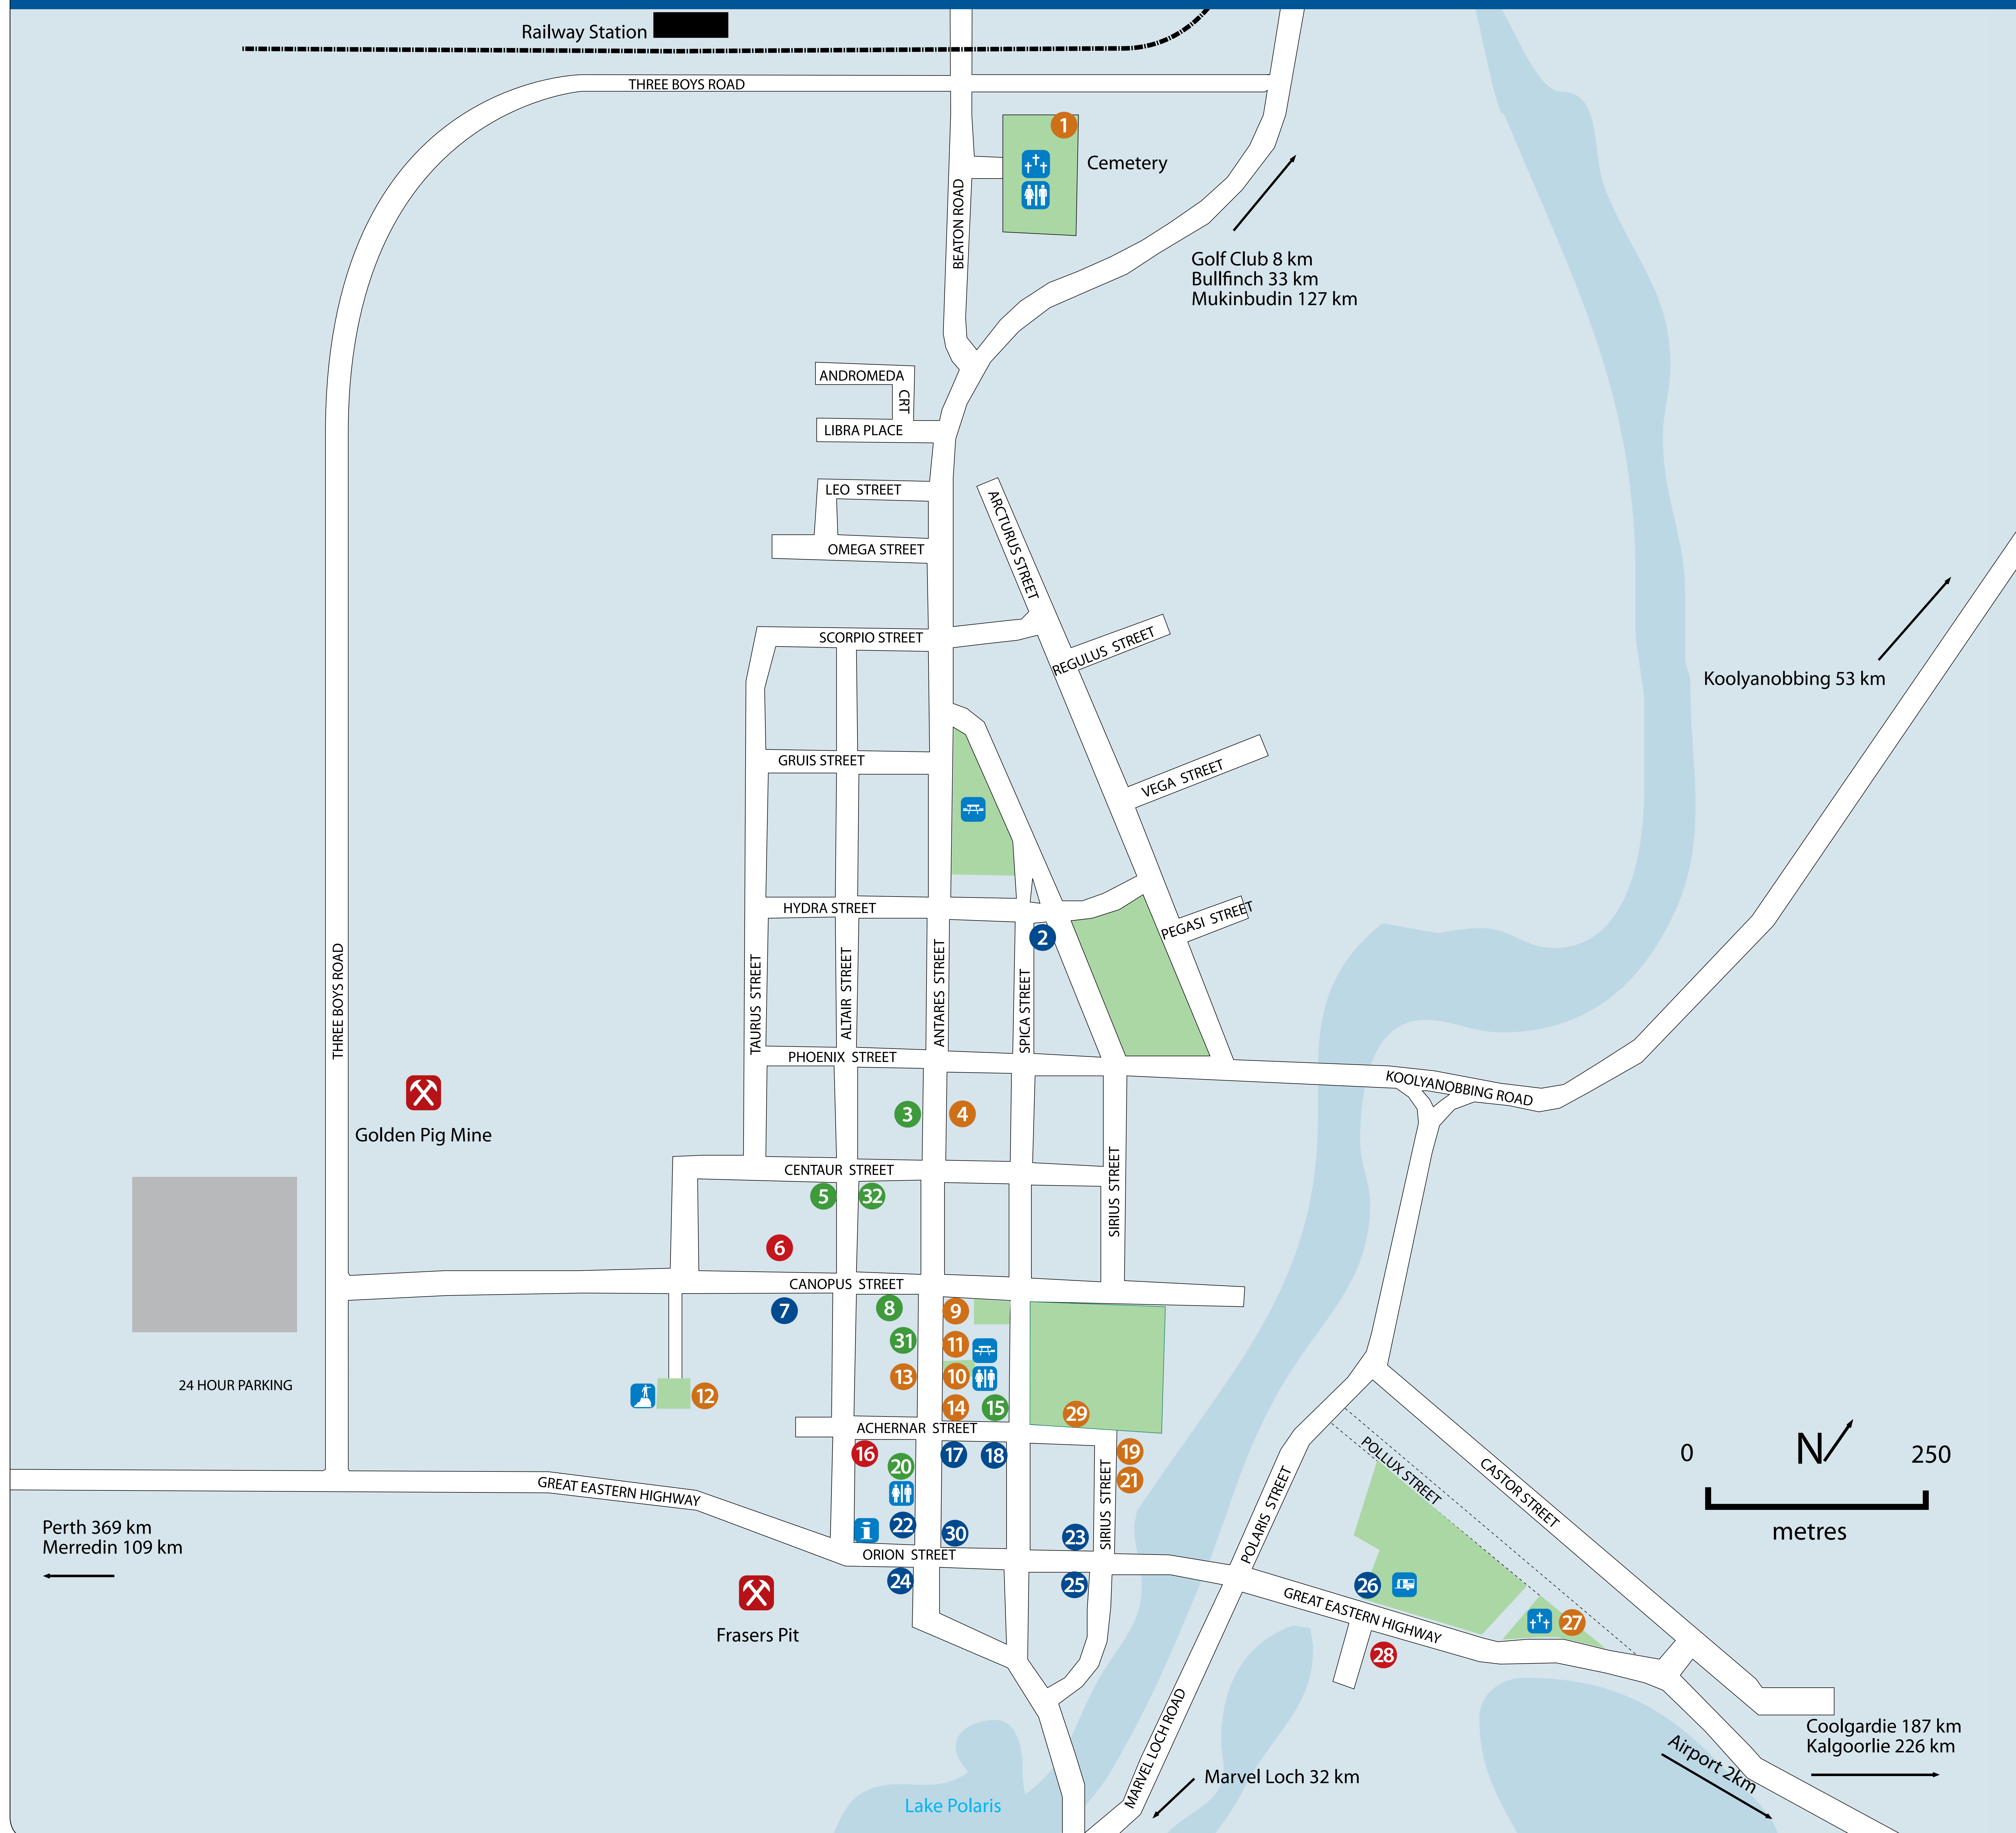

Southern Cross

Map Key

Emergency Services

6	Police Station	9081 2100
16	Medical Centre	9049 1147
28	District Hospital	9081 2222
	Harvest Bans and Road Closure Information	9487 8777

Other Services

- 3** Anglican Church
- 5** Catholic Church
- 8** Southern Cross CRC
- 15** Senior Citizen Centre
- 20** CBD – Cafes, Hairdresser, Hardware & Post Office, Op-shop, Supermarket, Pharmacy
- 31** Southern Cross District High School
- 32** St Joseph's Catholic School

Accommodation / Meals

2	Railway Tavern	9049 1030
7	Southern Cross Motel	9049 1144
17	Club Hotel	9049 1202
18	Havcon Engineering Accommodation	9729 1977
22	Southern Cross Coffee Lounge	9049 1434
23	BP Roadhouse and Service Station	9049 1162
24	Palace Hotel	9049 1555
25	Dunnings Roadhouse and Service Station	9049 1168
26	Southern Cross Caravan Park	9049 1212
30	Stallion Fuels / Muzz Buzz	9049 1703

Tourism / Heritage

- 1** Southern Cross Cemetery
- 4** War Memorial
- 9** Swimming Pool
- 10** Free Wifi area
- 11** Rotary Park
- 12** Wimmera Hill Pioneer Monument
- 13** Yilgarn History Museum
- 14** Shire of Yilgarn Tourist Information Centre / Shire Office
- 19** Dog Park
- 21** RV Dump Point and Potable Water Dispenser
- 27** Southern Cross Pioneer Cemetery
- 29** Outdoor Gym